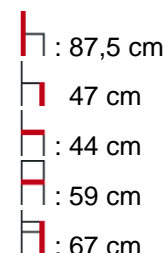

Com:

Incl. Sending fabric

Min. Qty. 24

Massiv Beech frame

Staincolours: Walnut Brown/ mahogany/ cherry/ clear lacquered

Delivery time about 6 weeks after receipt down payment

Upholstery required