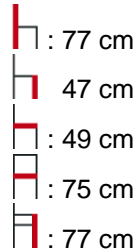

Upholstery required
135 cm

Jojo

Sinkro fabrics:
Min. Qty. 12

Com:

Incl. Sending fabric
Min. Qty. 24

Smaller Qty price and delivery time on request

Massiv Beech frame

Staincolours: Walnut Brown/ mahogany/ cherry/ clear lacquered