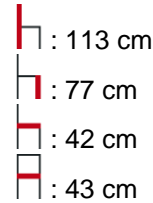

Upholstery required
120 cm

Kameleon- Bar

Sinkro fabrics:
Min. Qty. 12

Com:

Incl. Sending fabric
Min. Qty. 24

Smaller Qty price and delivery time on request

Price of a separate cover

Interchangeable chair covers
1 chair cover is included in the Price